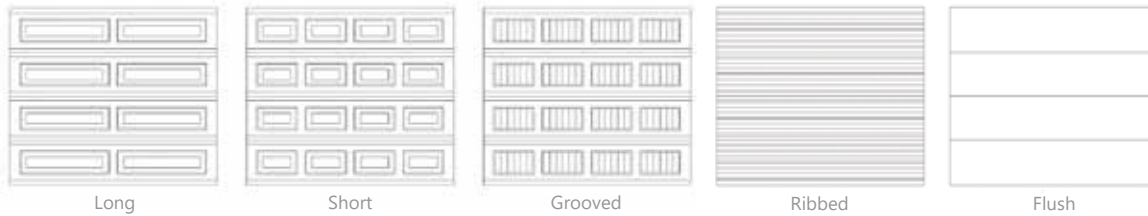

COPPER SUPREME

COPPER SUPREME SPECS

Panel Styles - Traditional

99.9% Pure Copper

Panel Styles - New Keystone Stamps

Window Tint

Insulated glass options are available for all window types. Glass and acrylic have different tints.

Glass/Acrylic

Laminate

Insulation

Add insulation for thermal efficiency, noise reduction, durability, and minimal upkeep.

Steel + Insulation + Steel

Steel + 2 Insulation Layers + Steel

Hardware

All copper model doors come with a white powder coated track. Includes roller, track and accessories for a strong and lasting door system.