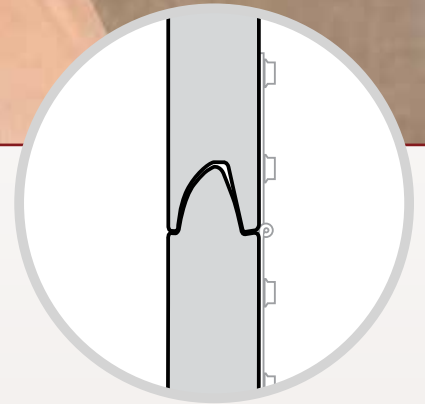

"One Source, One Door"

Steel Door Section Joint

Quality, Reliability, Beauty

Martin Door's safer joint is designed to help protect you while adding strength to your door. This joint is featured on all residential Martin Garage Doors. Improving the design and enhancing beauty.