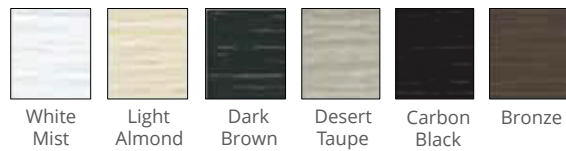

MartinDoor.com
Phone: 385-853-5898

Visit Our Website

Photo: Long Panel / V-Groove / Walnut Woodgrain

KEYSTONE SPECS

Window Tint

Insulated glass options are available for all window types. Glass and acrylic have different tints.

Glass/Acrylic

Laminate

Hardware

Includes roller, track, and accessories for a strong and lasting door system.

Standard Steel Paint Colors

Long-Lasting baked-on enamel paint.

Paint*

Wood Grain*

Texture

Embossed texture.

Popular Powder Coat Finishes[^]

Steel (Embossed)

Solid

Metallic

NEW! Woodgrain Finish

Long-lasting powder coat woodgrain.