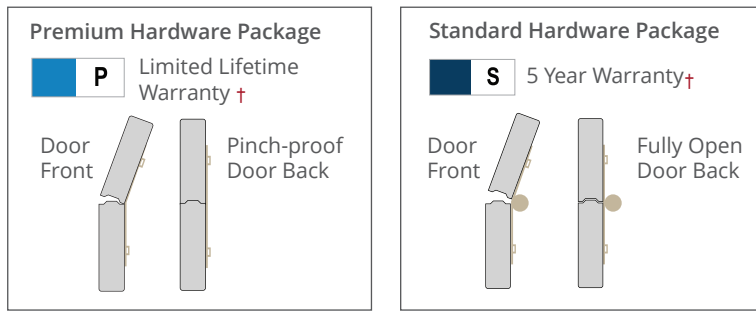

Glass/Acrylic

Laminate

Hardware

Includes roller, track, and accessories for a strong and lasting door system.

Standard Steel Paint Colors

Long-Lasting baked-on enamel paint.

Paint*

Wood Grain*