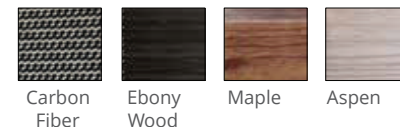

Glass/Acrylic

Laminate

Hardware

Includes roller, track, and accessories for a strong and lasting door system.

Standard Steel Paint Colors

Long-Lasting baked-on enamel paint.

Paint*

Wood Grain*

Texture

Embossed texture.

Popular Powder Coat Finishes[^]

Steel (Embossed)

Solid

Metallic

NEW! Woodgrain Finish

Long-lasting powder coat woodgrain.