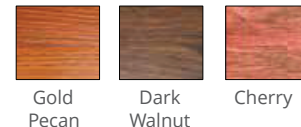

Glass/Acrylic

Laminate

Hardware

Includes roller, track, and accessories for a strong and lasting door system.

Standard Steel Paint Colors

Long-Lasting baked-on enamel paint.

Paint*

Wood Grain*

Texture

Embossed texture.

Popular Powder Coat Finishes[^]

Steel (Embossed)

Solid

Metallic

NEW! Woodgrain Finish

Long-lasting powder coat woodgrain.