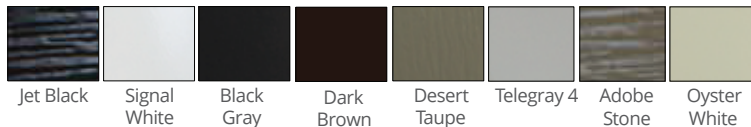

Glass/Acrylic

Laminate

Hardware

Includes roller, track, and accessories for a strong and lasting door system.

Standard Steel Paint Colors

Long-Lasting baked-on enamel paint.

Paint*

Wood Grain*

Texture

Embossed texture.

Popular Powder Coat Finishes[^]

Steel (Embossed)

Solid

Metallic

NEW! Woodgrain Finish

Long-lasting powder coat woodgrain.