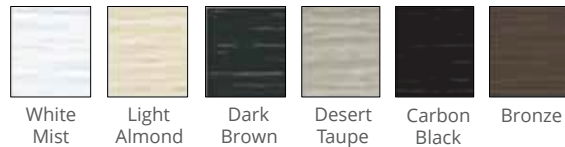

KEYSTONE SPECS

Window Tint

Insulated glass options are available for all window types. Glass and acrylic have different tints.

Glass/Acrylic

Laminate

Hardware

Includes roller, track, and accessories for a strong and lasting door system.

Standard Steel Paint Colors

Long-Lasting baked-on enamel paint.

Paint*

Wood Grain*

Popular Powder Coat Finishes[^]

Steel (Embossed)

Solid

Metallic

NEW! Woodgrain Finish

Long-lasting powder coat woodgrain.

*** Please obtain physical samples before ordering. ***

† See manufacturer's written warranty for details and limitations.

* Available in steel only.

^ Powder coated doors must be insulated.