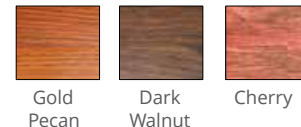

NEW! Woodgrain Finish

Long-lasting powder coat woodgrain.

*** Please obtain physical samples before ordering. ***

† See manufacturer's written warranty for details and limitations.

* Available in steel only.

^ Powder coated doors must be insulated.