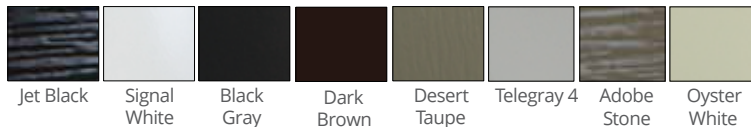

KEYSTONE SPECS

Window Tint

Insulated glass options are available for all window types. Glass and acrylic have different tints.

Glass/Acrylic

Laminate

Hardware

Includes roller, track, and accessories for a strong and lasting door system.

Standard Steel Paint Colors

Long-Lasting baked-on enamel paint.

Paint*

Wood Grain*

Popular Powder Coat Finishes[^]

Steel (Embossed)

Solid

Metallic

NEW! Woodgrain Finish

Long-lasting powder coat woodgrain.

*** Please obtain physical samples before ordering. ***

† See manufacturer's written warranty for details and limitations.

* Available in steel only.

^ Powder coated doors must be insulated.