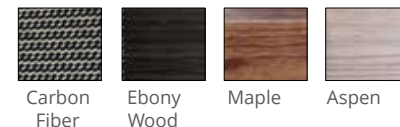

NEW! Woodgrain Finish

Long-lasting powder coat woodgrain.

*** Please obtain physical samples before ordering. ***

† See manufacturer's written warranty for details and limitations.

* Available in steel only.

^ Powder coated doors must be insulated.